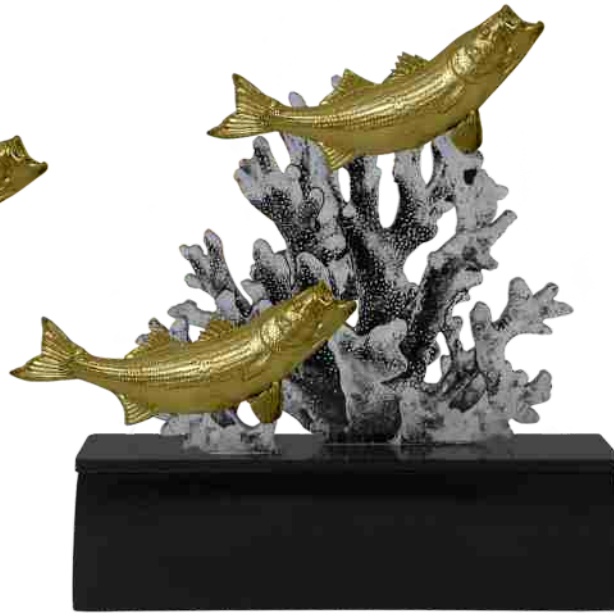

05-7511N-CORVINA
Redfish
Size: 17"
Finish: Bronze, Nickel

05-7509B-TARPON
 Tarpon
 Size: 25"
 Finish: **Bronze**, Nickel

05-7510B-TARPON
 Tarpon
 Size: 19"
 Finish: **Bronze**, Nickel

05-7511N-TARPON
 Tarpon
 Size: 17"
 Finish: **Bronze**, Nickel

05-7521N-TARPON
 Tarpon
 Size: 9.5"
 Finish: **Bronze**, Nickel

05-7595N-TARPON
 Tarpon
 Size: 7"
 Finish: **Bronze**, Nickel

05-7532B-STRIPBASS
Striped Bass
Size: 9.5"
Finish: **Bronze**, Nickel

05-7531N-STRIPBASS
Striped Bass
Size: 11.5"
Finish: Bronze, **Nickel**

05-7530B-STRIPBASS
Striped Bass
Size: 15"
Finish: **Bronze**, Nickel

NEW

02-7002B-PEZSTRIPBA
Striped Bass
Size: 12"
Finish: Fish Bronze/ Coral Black Acrylic

02-7003B-PEZSTRIPBA
Striped Bass
Size: 10.5"
Finish: Fish Bronze/ Coral Black Acrylic